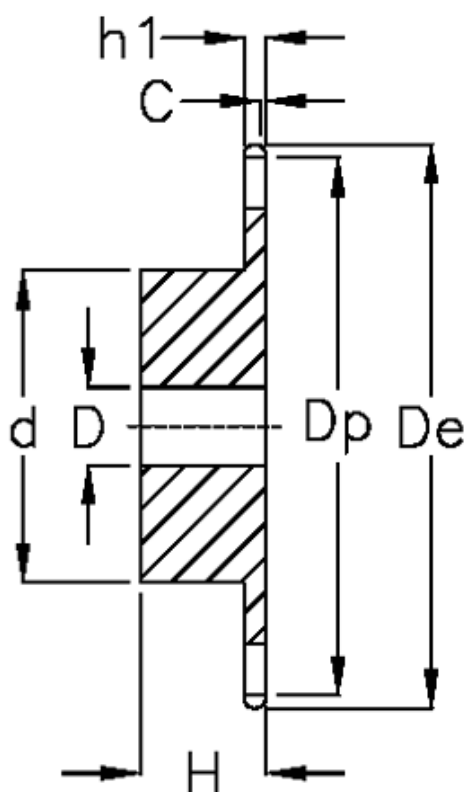

# Data Sheet

Article number: 616011008025

Description: Sprocket 16 B-1 Z=25 simplex  
predrilled

## Measures

C = 2.5  
d = 110  
D = 20±0,5  
De = 213.5  
Dp = 202.66

For chain size = 1" x 17,02 mm

For chain type = 16 B-1

H = 50

h1 = 16.2

Number of teeth = 25